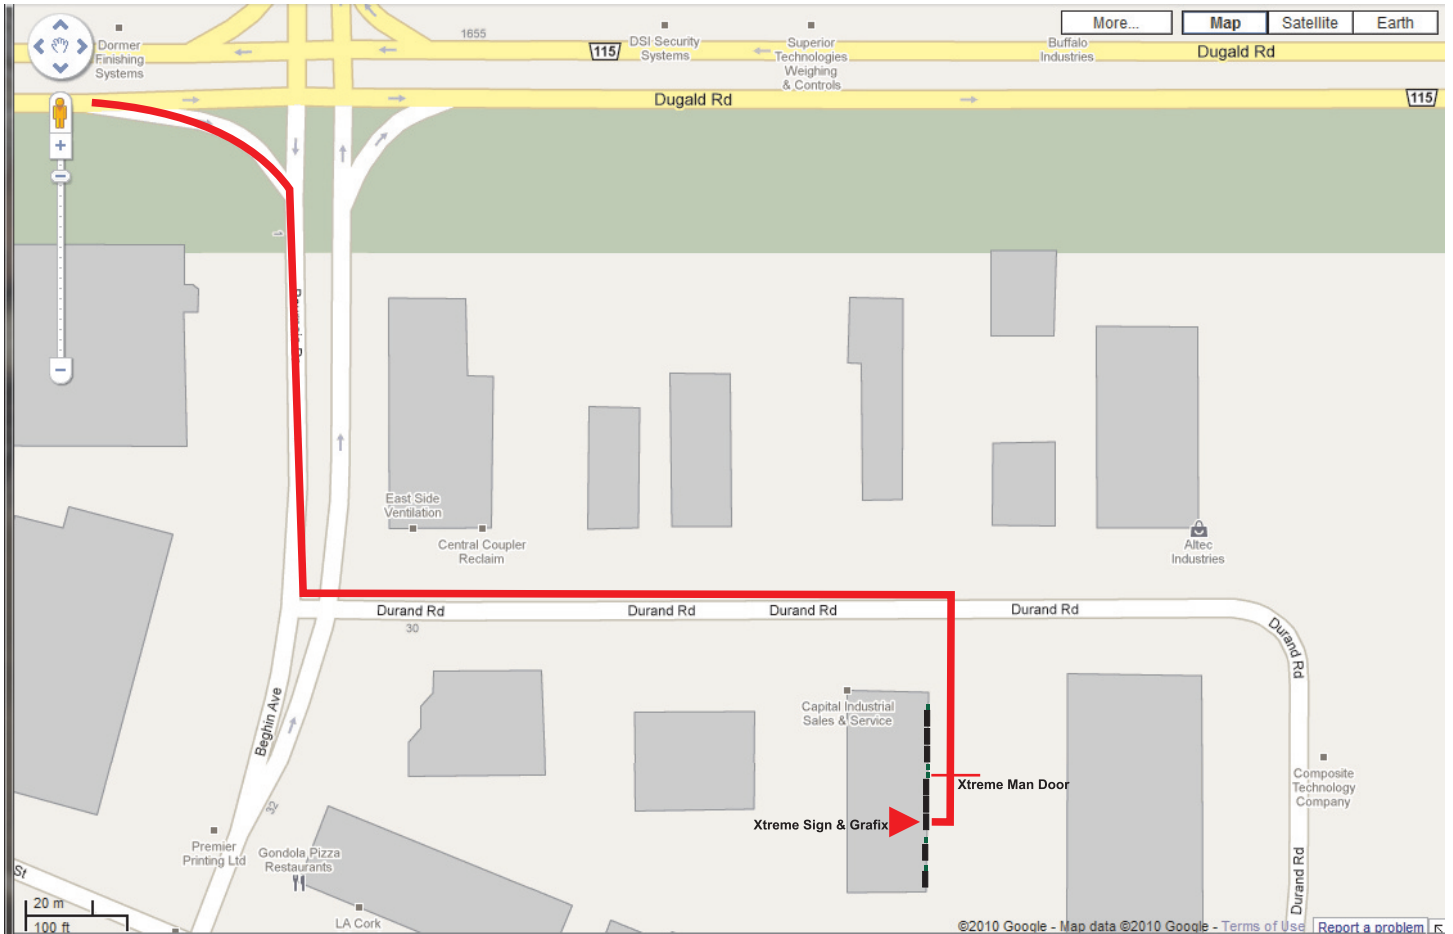

## Warehouse Directions Sheet

### Follow RED LINE

From Regent Ave West & Lagimodiere Blvd.  
Head south on Lagimodiere  
Turn left on Dugald Rd  
Head east on Dugald until second set of lights  
At Beghin Ave, turn right  
Take first left on Durand Rd

Warehouse is 42 Durand Rd. Which is the 3rd building in on the right.  
Take the second driveway to the back of building and our section is the 3rd Green  
Man Door and the 3 bay doors to the south of the man door. See page 2 for blow up.

### Follow RED LINE

Take the second driveway to the back of building and our section is the 3rd Green Man Door and the 3 bay doors to the south of the man door.

Pull up to 3rd loading bay to receive the signs