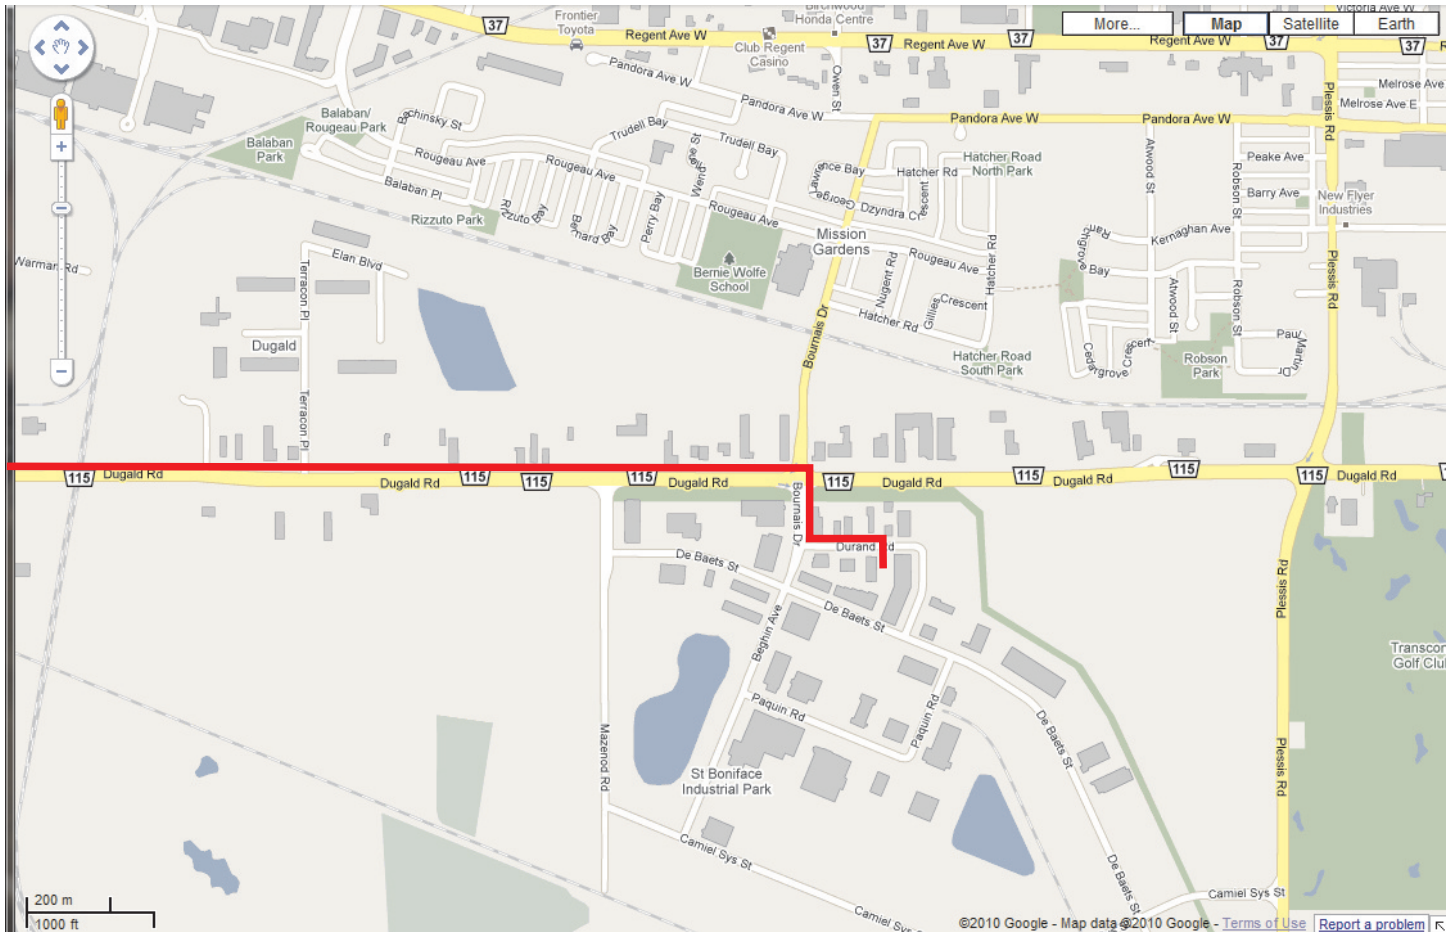

## Warehouse Directions Sheet

### Follow RED LINE

From Regent Ave West & Lagimodiere Blvd.  
Head south on Lagimodiere  
Turn left on Dugald Rd  
Head east on Dugald until second set of lights  
At Beghin Ave, turn right  
Take first left on Durand Rd

### Follow RED LINE

Take the second driveway to the back of building and our section is the 3rd Green Man Door and the 3 bay doors to the south of the man door.

Pull up to 3rd loading bay to receive the signs